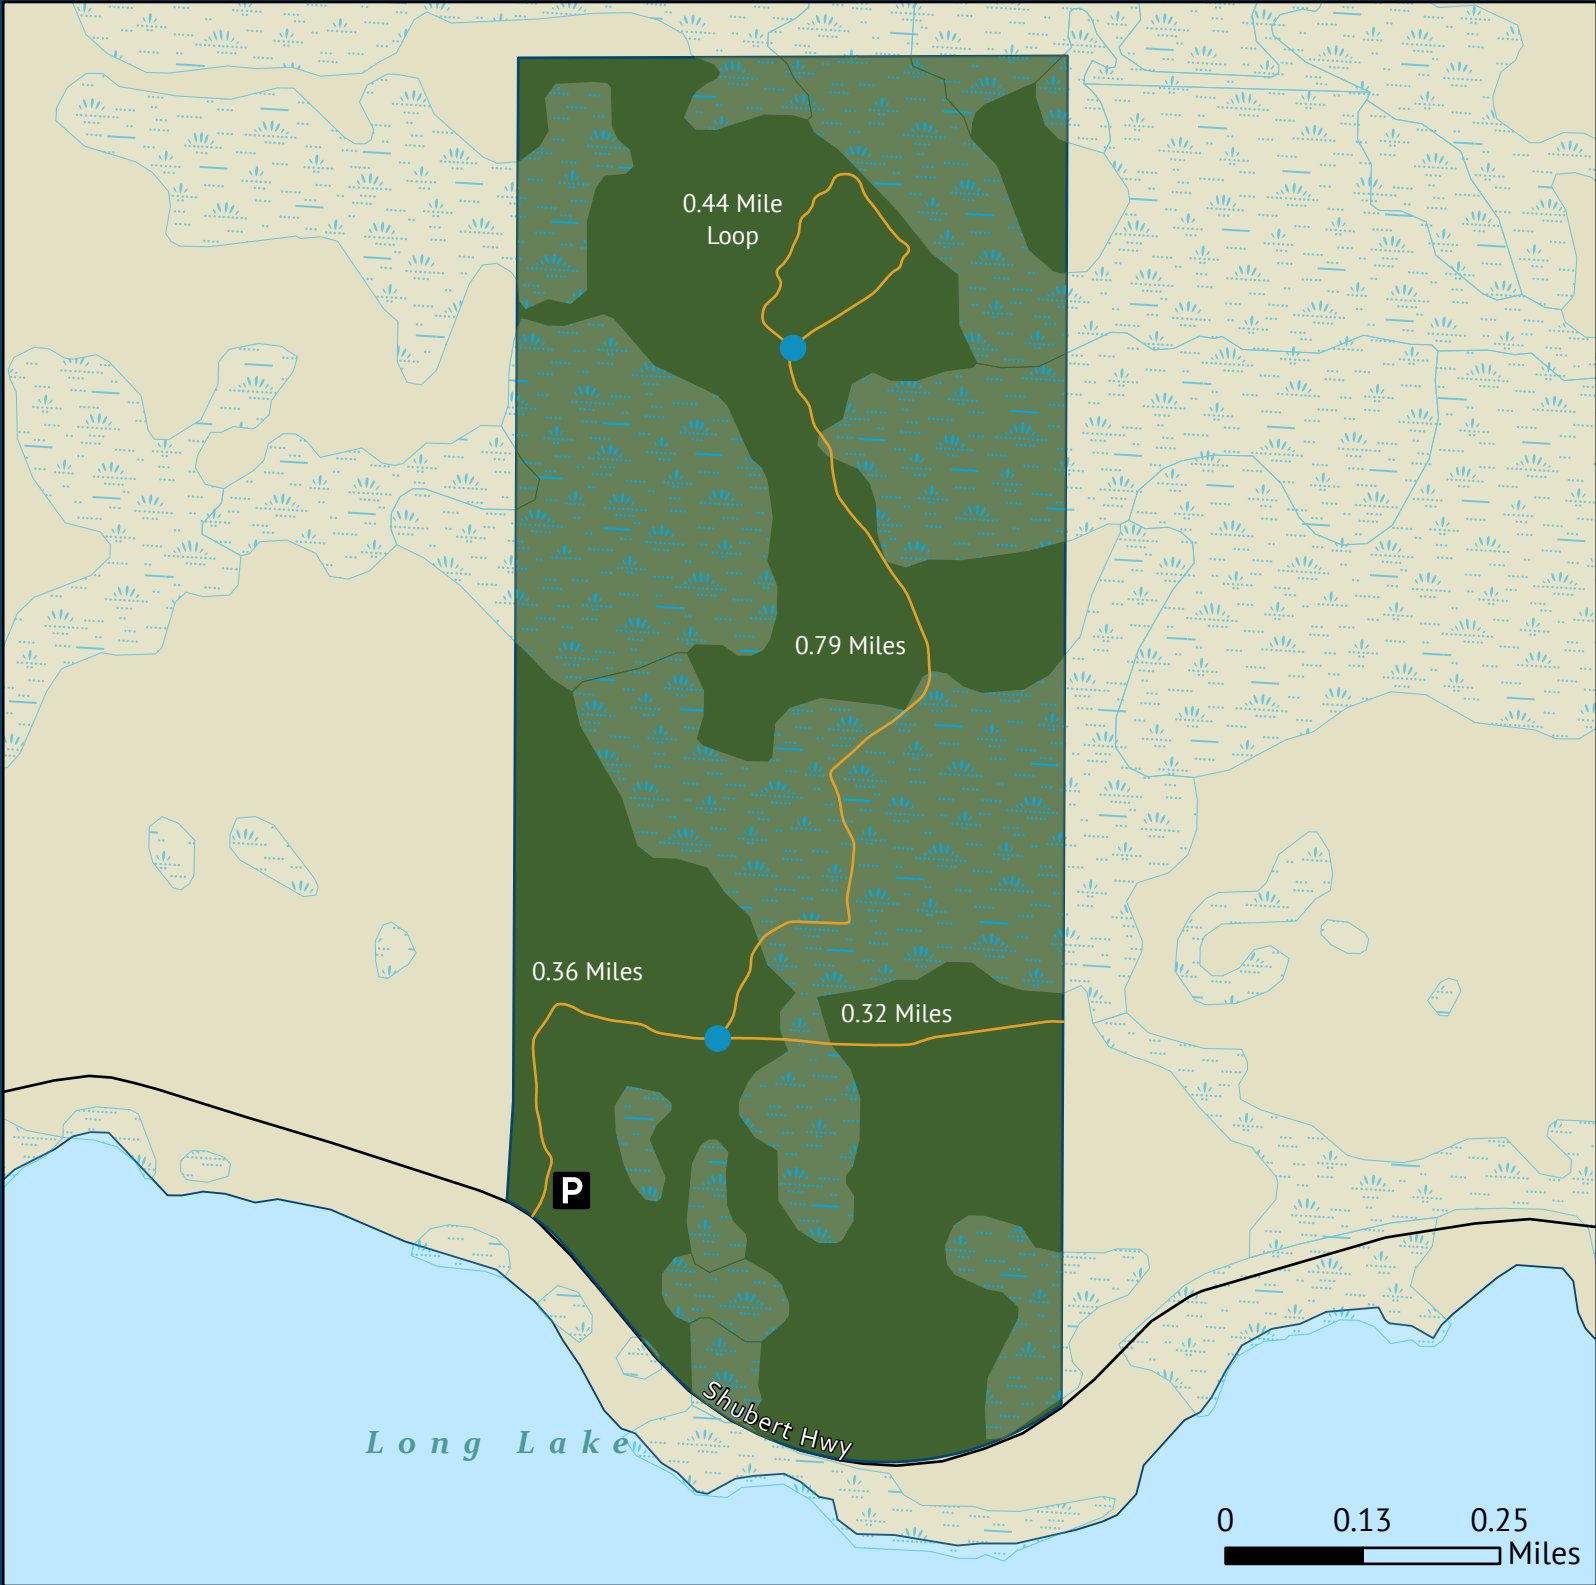

## Activities:

<b>P</b> Parking	Wetlands
Trail Intersection	Preserve Boundary
Trails	
Roads	

Established: 2019  
Size: 428 Acres

Presque Isle County,  
Michigan