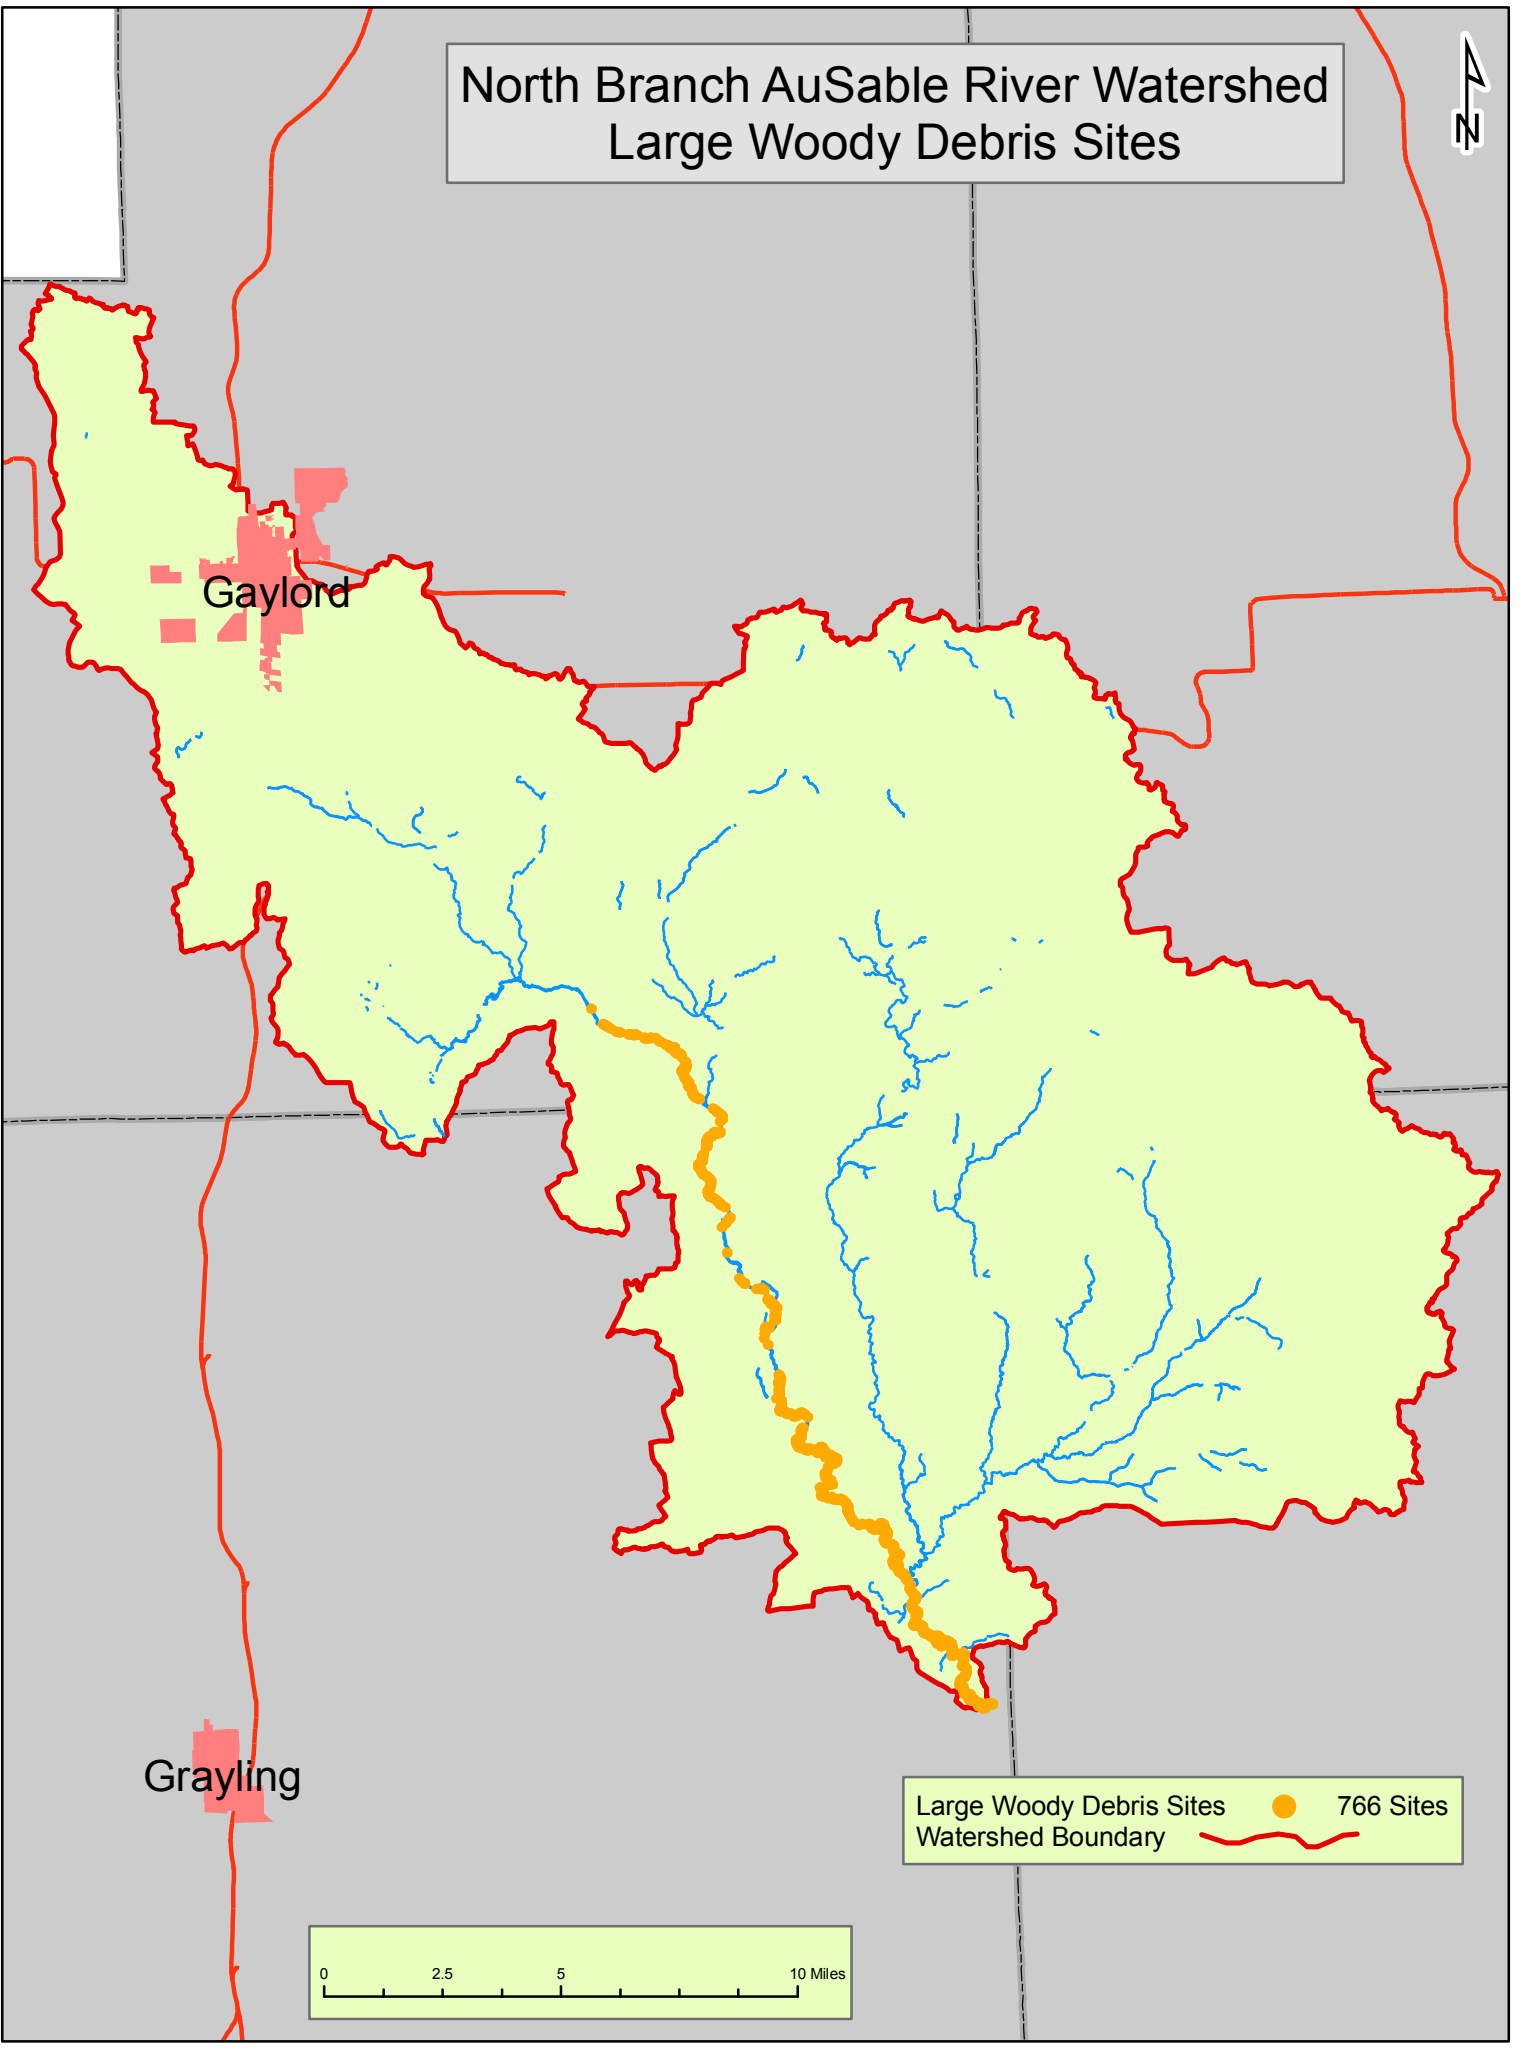

North Branch AuSable River Watershed Large Woody Debris Sites

Gaylord

Grayling

Large Woody Debris Sites ● 766 Sites
Watershed Boundary ~~~~~